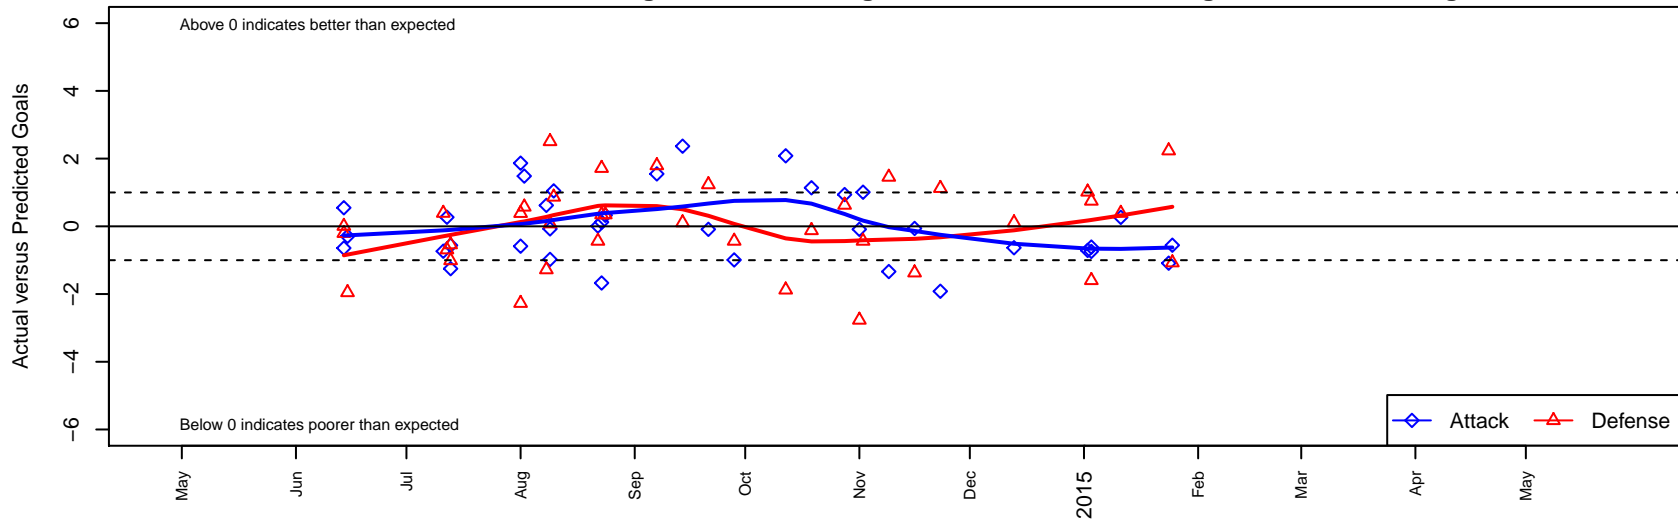

# PacNW White B96

Pacific Northwest SC  
 Tukwila, WA  
 B96 total strength=1606  
 attack=21.4 defense=12.43  
 fall league = RCL B96 Div 3

alt names used:  
 PacNW 18 White  
 PacNW B96 White

Venues played:  
 2014 Rainier Challenge Copa U18  
 2014 Nike Crossfire Challenge Silver U19  
 2014 WA Rush Cup B19 Gold U19  
 2014 Mt Hood Challenge U17-19  
 2014 Puma Pacific Coast Challenge COPA U18  
 2014 RCL B96 Div 3  
 2014 PacNW Winter Classic Premier U19  
 2014 WYS Presidents Cup B95

**PacNW White B96**  
 Dots are actual minus expected GF (blue circles) and GA (red triangles).  
 Blue line is smoothed change in attack strength. Red is smoothed change in defense strength.

**attack and defense variance (black dot)  
relative to other teams  
and top 10 in region**