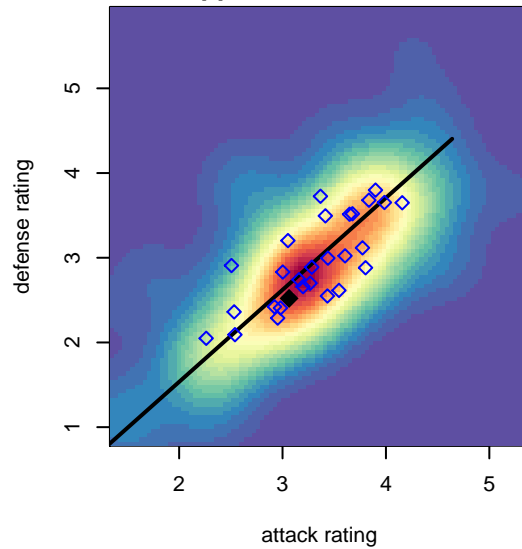

**attack and defense rating
relative to others at age
and all opponents in last 13 months**