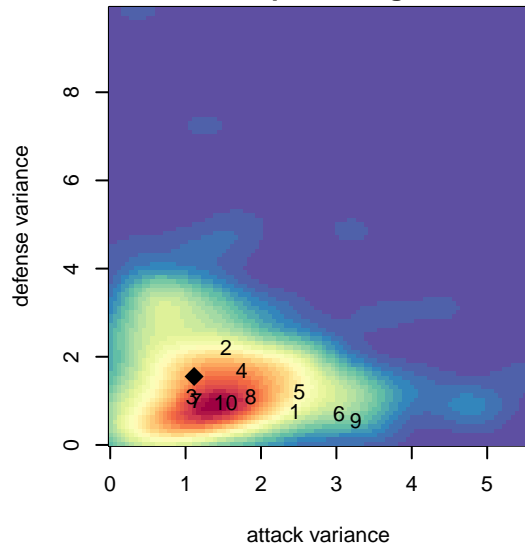

# PacNW White B96

Pacific Northwest SC  
 Tukwila, WA  
 B96 total strength=1606  
 attack=21.4 defense=12.43  
 fall league = RCL B96 Div 3

alt names used:  
 PacNW 18 White  
 PacNW B96 White

Venues played:  
 2014 Rainier Challenge Copa U18  
 2014 Nike Crossfire Challenge Silver U19  
 2014 WA Rush Cup B19 Gold U19  
 2014 Mt Hood Challenge U17-19  
 2014 Puma Pacific Coast Challenge COPA U18  
 2014 RCL B96 Div 3  
 2014 PacNW Winter Classic Premier U19  
 2014 WYS Presidents Cup B95

**PacNW White B96**  
 Dots are actual minus expected GF (blue circles) and GA (red triangles).  
 Blue line is smoothed change in attack strength. Red is smoothed change in defense strength.

**attack and defense variance (black dot)  
relative to other teams  
and top 10 in region**