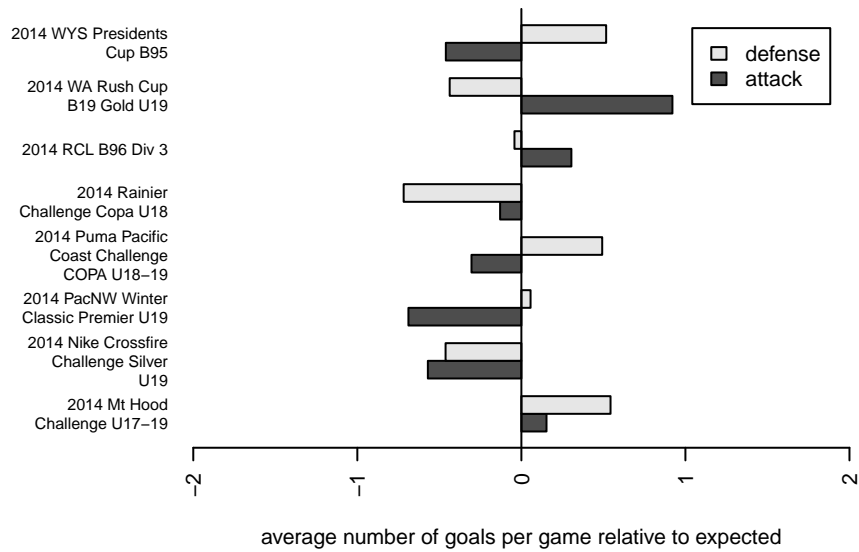

Performance relative to 13 month average