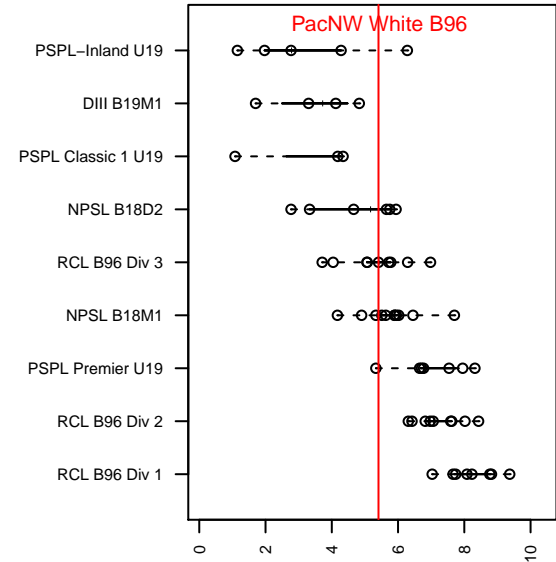

**attack and defense rating
relative to others at age
and all opponents in last 13 months**